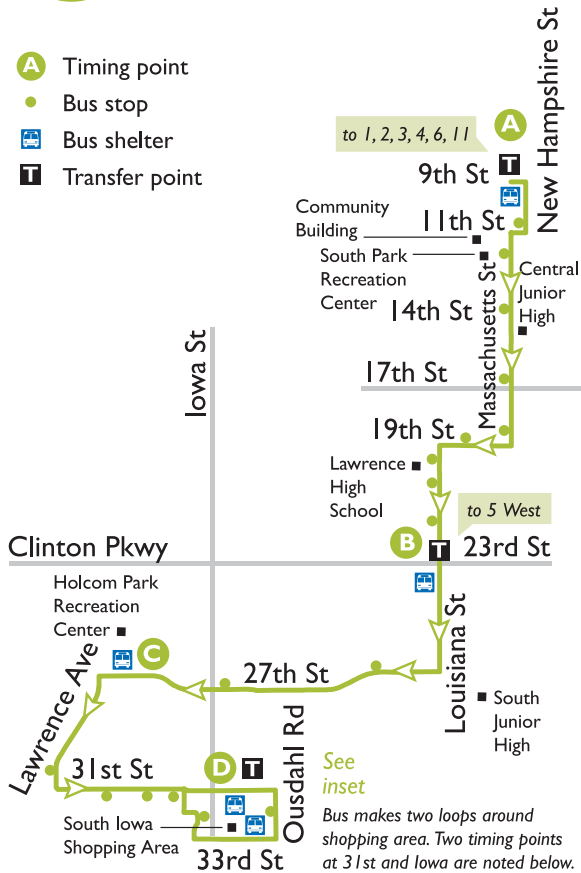

Service No Service

7 SOUTH BOUND Downtown to South Iowa

- A** Timing point
- Bus stop
- BS** Bus shelter
- T** Transfer point

Downtown to South Iowa

	9th & Mass. St A	23rd & Louisiana B	Holcom Park C	31st & Iowa D	31st & Iowa: 2nd Stop D
AM	6:04	6:15	6:22	6:29	6:41
	7:24	7:35	7:42	7:49	8:01
	8:44	8:55	9:02	9:09	9:21
	10:04	10:15	10:22	10:29	10:41
	11:24	11:35	11:42	11:49	12:01
PM	12:44	12:55	1:02	1:09	1:21
	2:04	2:15	2:22	2:29	2:41
	3:24	3:35	3:42	3:49	4:01
	4:44	4:55	5:02	5:09	5:21
	6:04	6:15	6:22	6:29	6:41
	7:24	7:35	7:42	7:49	8:01

7 NORTH BOUND South Iowa to Downtown

South Iowa to Downtown

	31st & Iowa D	Holcom Park C	23rd & Louisiana B	9th & Mass. St A
AM	6:52	7:00	7:08	7:20
	8:12	8:20	8:28	8:40
	9:32	9:40	9:48	10:00
	10:52	11:00	11:08	11:20
	12:12	12:20	12:28	12:40
PM	1:32	1:40	1:48	2:00
	2:52	3:00	3:08	3:20
	4:12	4:20	4:28	4:40
	5:32	5:40	5:48	6:00
	6:52	7:00	7:08	7:20