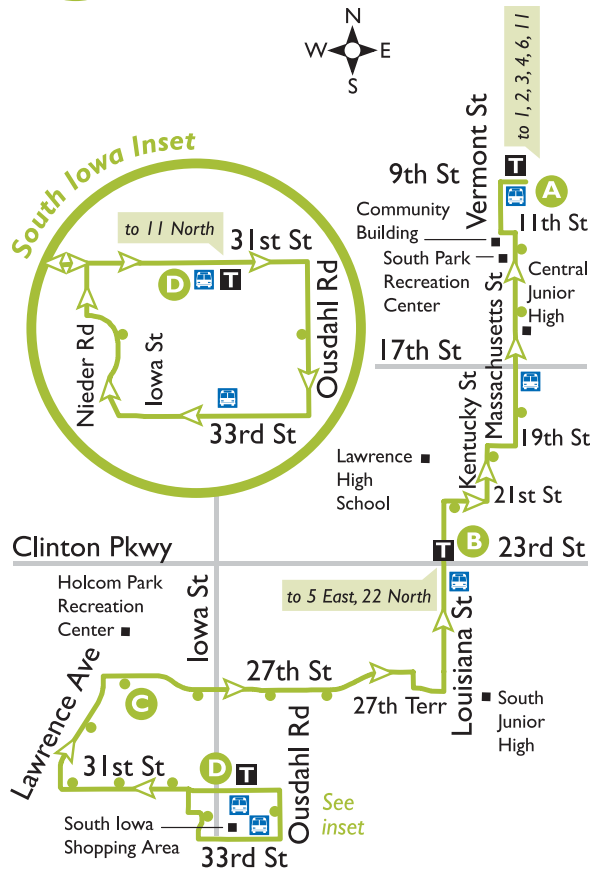

Service No Service

7 SOUTH BOUND Downtown to South Iowa

- A** Timing point
- Bus stop
- BS** Bus shelter
- T** Transfer point

Downtown to South Iowa

	9th & Mass. St A	23rd & Louisiana B	Holcom Park C	31st & Iowa D	31st & Iowa: 2nd Stop D
AM	6:04	6:15	6:22	6:29	6:41
	7:24	7:35	7:42	7:49	8:01
	8:44	8:55	9:02	9:09	9:21
	10:04	10:15	10:22	10:29	10:41
	11:24	11:35	11:42	11:49	12:01
PM	12:44	12:55	1:02	1:09	1:21
	2:04	2:15	2:22	2:29	2:41
	3:24	3:35	3:42	3:49	4:01
	4:44	4:55	5:02	5:09	5:21
	6:04	6:15	6:22	6:29	6:41
	7:24	7:35	7:42	7:49	8:01

7 NORTH BOUND South Iowa to Downtown

South Iowa to Downtown

	31st & Iowa D	Holcom Park C	23rd & Louisiana B	9th & Mass. St A
AM	6:52	7:00	7:08	7:20
	8:12	8:20	8:28	8:40
	9:32	9:40	9:48	10:00
	10:52	11:00	11:08	11:20
	12:12	12:20	12:28	12:40
PM	1:32	1:40	1:48	2:00
	2:52	3:00	3:08	3:20
	4:12	4:20	4:28	4:40
	5:32	5:40	5:48	6:00
	6:52	7:00	7:08	7:20