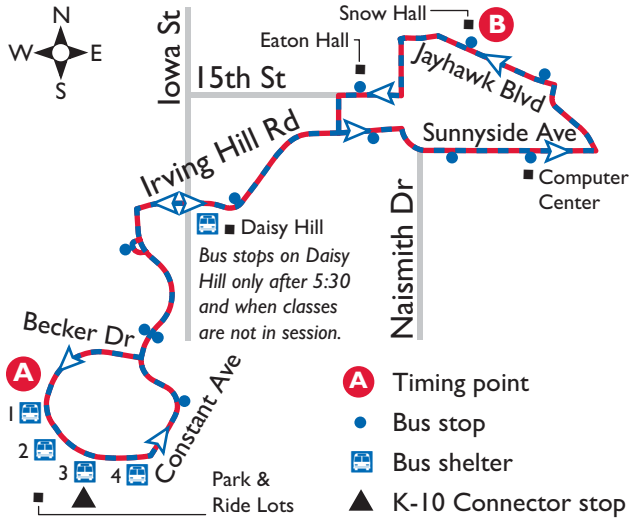

Classes in Session Fall & Spring Semesters
 Summer Semester or No Classes in Session
 No Service

KU Park & Ride Express

KU Park & Ride Express

Classes in Session Fall & Spring Semesters

6:30 a.m. – 7 a.m.
Every 15 minutes

7 a.m. – 2:30 p.m.
Every 5 minutes

2:30 p.m. – 5:30 p.m.
Every 10 minutes

5:30 p.m. – 10:30 p.m.
Every 30 minutes, as shown in schedule below:

	Park & Ride Stop I	Snow Hall
AM	A	B
PM	5:30	5:50
	6:00	6:20
	6:30	6:50
	7:00	7:20
	7:30	7:50
	8:00	8:20
	8:30	8:50
	9:00	9:20
	9:30	9:50
	10:00	10:20

Service ends at 7:00 p.m. on Fridays.

Summer Semester or No Classes in Session

6:30 a.m. – 6:30 p.m.
30-minute intervals

	Park & Ride Stop I	Snow Hall
	A	B
AM	6:30	6:50
	7:00	7:20
	7:30	7:50
	8:00	8:20
	8:30	8:50
	9:00	9:20
	9:30	9:50
	10:00	10:20
	10:30	10:50
	11:00	11:20
	11:30	11:50
PM	12:00	12:20
	12:30	12:50
	1:00	1:20
	1:30	1:50
	2:00	2:20
	2:30	2:50
	3:00	3:20
	3:30	3:50
	4:00	4:20
	4:30	4:50
	5:00	5:20
	5:30	5:50
	6:00	6:20
	6:30	