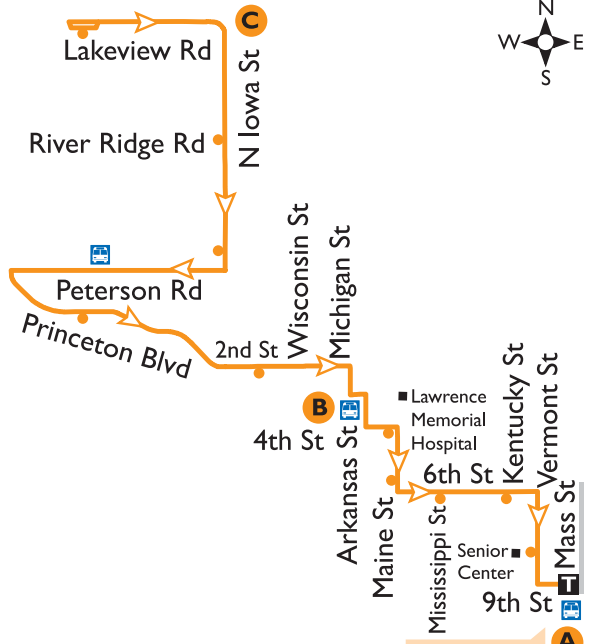

3 NORTH BOUND Downtown to Iowa & Lakeview

- A** Timing point
- Bus stop
- BS** Bus shelter
- T** Transfer point

3 SOUTH BOUND Iowa & Lakeview to Downtown

Downtown to Iowa & Lakeview

	9th & Massachusetts A	Hospital B	Iowa & Lakeview C
AM			
	6:24	6:30	6:40
	7:04	7:10	7:20
	7:44	7:50	8:00
	8:24	8:30	8:40
	9:04	9:10	9:20
	9:44	9:50	10:00
	10:24	10:30	10:40
	11:04	11:10	11:20
	11:44	11:50	12:00
PM	12:24	12:30	12:40
	1:04	1:10	1:20
	1:44	1:50	2:00
	2:24	2:30	2:40
	3:04	3:10	3:20
	3:44	3:50	4:00
	4:24	4:30	4:40
	5:04	5:10	5:20
	5:44	5:50	6:00
	6:24	6:30	6:40
	7:04	7:10	7:20
	7:44	7:50	8:00

Iowa & Lakeview to Downtown

	Iowa & Lakeview C	Hospital B	9th & Massachusetts A
AM			
	6:00	6:13	6:20
	6:40	6:53	7:00
	7:20	7:33	7:40
	8:00	8:13	8:20
	8:40	8:53	9:00
	9:20	9:33	9:40
	10:00	10:13	10:20
	10:40	10:53	11:00
	11:20	11:33	11:40
	12:00	12:13	12:20
PM	12:40	12:53	1:00
	1:20	1:33	1:40
	2:00	2:13	2:20
	2:40	2:53	3:00
	3:20	3:33	3:40
	4:00	4:13	4:20
	4:40	4:53	5:00
	5:20	5:33	5:40
	6:00	6:13	6:20
	6:40	6:53	7:00
	7:20	7:33	7:40
	8:00		