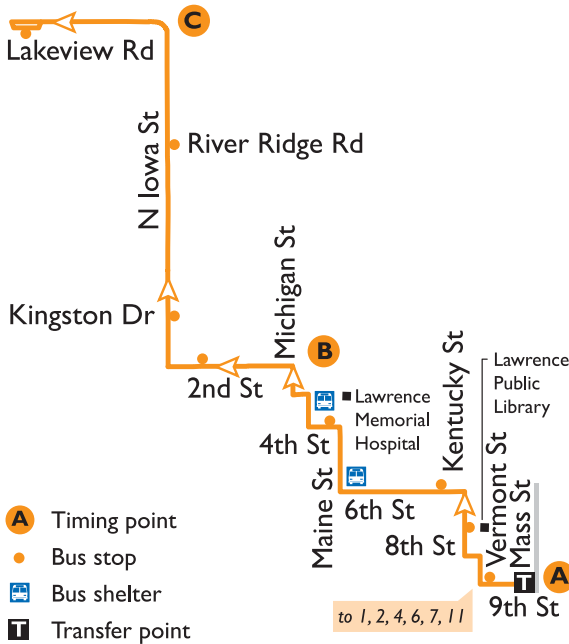

June 2010

Su	M	Tu	W	Th	F	Sa
	7	8	9	10	11	12
	14	15	16	17	18	19
	21	22	23	24	25	26
	28	29	30			

July 2010

Su	M	Tu	W	Th	F	Sa
	5	6	7	8	9	10
	12	13	14	15	16	17
	19	20	21	22	23	24
	26	27	28	29	30	31

■ Service ■ No Service

3 NORTH BOUND Downtown to Iowa & Lakeview

- A** Timing point
- Bus stop
- BS** Bus shelter
- T** Transfer point

3 SOUTH BOUND Iowa & Lakeview to Downtown

Downtown to Iowa & Lakeview

	9th & Massachusetts A	Hospital B	Iowa & Lakeview C
AM			
	6:24	6:30	6:40
	7:04	7:10	7:20
	7:44	7:50	8:00
	8:24	8:30	8:40
	9:04	9:10	9:20
	9:44	9:50	10:00
	10:24	10:30	10:40
	11:04	11:10	11:20
	11:44	11:50	12:00
PM	12:24	12:30	12:40
	1:04	1:10	1:20
	1:44	1:50	2:00
	2:24	2:30	2:40
	3:04	3:10	3:20
	3:44	3:50	4:00
	4:24	4:30	4:40
	5:04	5:10	5:20
	5:44	5:50	6:00
	6:24	6:30	6:40
	7:04	7:10	7:20
	7:44	7:50	8:00

Iowa & Lakeview to Downtown

	Iowa & Lakeview C	Hospital B	9th & Massachusetts A
AM			
	6:00	6:13	6:20
	6:40	6:53	7:00
	7:20	7:33	7:40
	8:00	8:13	8:20
	8:40	8:53	9:00
	9:20	9:33	9:40
	10:00	10:13	10:20
	10:40	10:53	11:00
	11:20	11:33	11:40
	12:00	12:13	12:20
PM	12:40	12:53	1:00
	1:20	1:33	1:40
	2:00	2:13	2:20
	2:40	2:53	3:00
	3:20	3:33	3:40
	4:00	4:13	4:20
	4:40	4:53	5:00
	5:20	5:33	5:40
	6:00	6:13	6:20
	6:40	6:53	7:00
	7:20	7:33	7:40
	8:00		