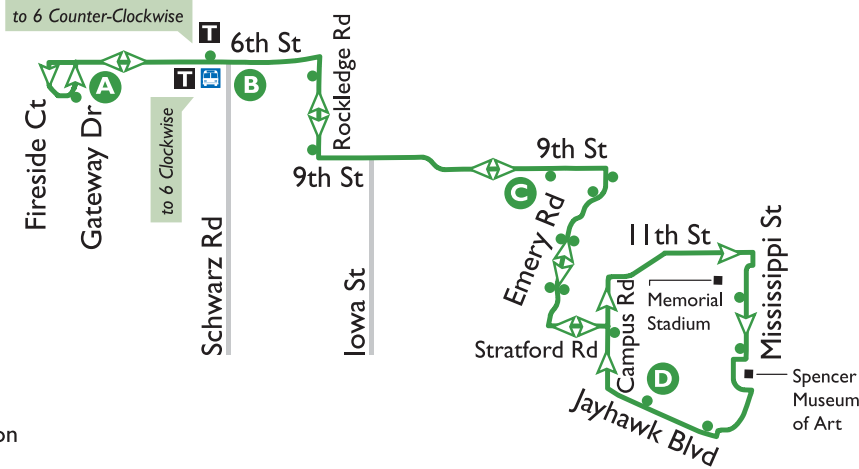

## 28 SOUTH BOUND 6th via Emery to KU

## 28 NORTH BOUND KU via Emery to 6th

- A** Timing point
- Bus stop
- ☒** Bus shelter
- T** Transfer location

### 6th via Emery to KU

### KU via Emery to 6th

	Gateway Dr <b>A</b>	6th & Schwarz <b>B</b>	9th & Emery <b>C</b>	Snow Hall <b>D</b>	Snow Hall <b>D</b>	9th & Emery <b>C</b>	6th & Schwarz <b>B</b>	Gateway Dr <b>A</b>
AM	7:07	7:10	7:17	7:30	7:30	7:34	7:42	7:47
	7:27	7:30	7:37	7:50	7:50	7:54	8:02	8:07
	7:47	7:50	7:57	8:10	8:10	8:14	8:22	8:27
	8:07	8:10	8:17	8:30	8:30	8:34	8:42	8:47
	8:27	8:30	8:37	8:50	8:50	8:54	9:02	9:07
	8:47	8:50	8:57	9:10	9:10	9:14	9:22	9:27
	9:07	9:10	9:17	9:30	9:30	9:34	9:42	9:47
	9:27	9:30	9:37	9:50	9:50	9:54	10:02	10:07
	9:47	9:50	9:57	10:10	10:10	10:14	10:22	10:27
	10:07	10:10	10:17	10:30	10:30	10:34	10:42	10:47
	10:27	10:30	10:37	10:50	10:50	10:54	11:02	11:07
	10:47	10:50	10:57	11:10	11:10	11:14	11:22	11:27
11:07	11:10	11:17	11:30	11:30	11:34	11:42	11:47	
11:27	11:30	11:37	11:50	11:50	11:54	12:02	12:07	
11:47	11:50	11:57	12:10	12:10	12:14	12:22	12:27	
PM	12:07	12:10	12:17	12:30	12:30	12:34	12:42	12:47
	12:27	12:30	12:37	12:50	12:50	12:54	1:02	1:07
	12:47	12:50	12:57	1:10	1:10	1:14	1:22	1:27
	1:07	1:10	1:17	1:30	1:30	1:34	1:42	1:47
	1:27	1:30	1:37	1:50	1:50	1:54	2:02	2:07
	1:47	1:50	1:57	2:10	2:10	2:14	2:22	2:27
	2:07	2:10	2:17	2:30	2:30	2:34	2:42	2:47
	2:27	2:30	2:37	2:50	2:50	2:54	3:02	3:07
	2:47	2:50	2:57	3:10	3:10	3:14	3:22	3:27
	3:07	3:10	3:17	3:30	3:30	3:34	3:42	3:47
	3:27	3:30	3:37	3:50	3:50	3:54	4:02	4:07
	3:47	3:50	3:57	4:10	4:10	4:14	4:22	4:27
4:07	4:10	4:17	4:30	4:30	4:34	4:42	4:47	
4:27	4:30	4:37	4:50	4:50	4:54	5:02	5:07	
4:47	4:50	4:57	5:10	5:10	5:14	5:22	5:27	
5:07	5:10	5:17	5:30	5:30	5:34	5:42	5:47	