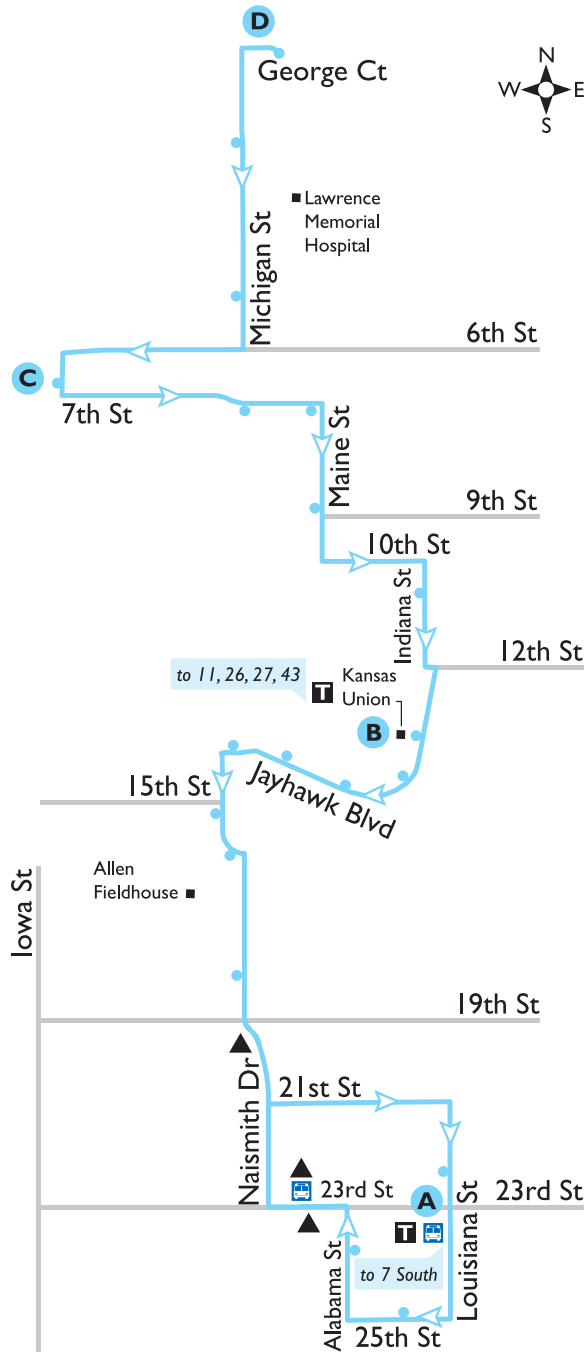

June 2010

Su	M	Tu	W	Th	F	Sa

July 2010

Su	M	Tu	W	Th	F	Sa

■ Service ■ No Service

22 NORTH BOUND 23rd & Louisiana to North Michigan

- A** Timing point
- Bus stop
- Bus shelter
- T** Transfer point
- ▲** K-10 Connector stop

23rd & Louisiana to North Michigan

	23rd & Louisiana	Kansas Union E side of street	West 7th St	North Michigan St
	A	B	C	D
AM	7:10	7:26	7:37	7:43
	7:29	7:45	7:56	8:02
	7:57	8:13	8:24	8:30
	8:20	8:36	8:47	8:53
	8:39	8:55	9:06	9:12
	9:07	9:23	9:34	9:40
	9:30	9:46	9:57	10:03
	9:49	10:05	10:16	10:22
	10:17	10:33	10:44	10:50
	10:40	10:56	11:07	11:13
	10:59	11:15	11:26	11:32
	11:27	11:43	11:54	12:00
	11:50	12:06	12:17	12:23
PM	12:09	12:25	12:36	12:42
	12:37	12:53	1:04	1:10
	1:00	1:16	1:27	1:33
	1:19	1:35	1:46	1:52
	1:47	2:03	2:14	2:20
	2:10	2:26	2:37	2:43
	2:29	2:45	2:56	3:02
	2:57	3:13	3:24	3:30
	3:20	3:36	3:47	3:53
	3:39	3:55	4:06	4:12
	4:07	4:23	4:34	4:40
	4:30	4:46	4:57	5:03
	4:49	5:05	5:16	5:22
	5:17	5:33	5:44	5:50

June 2010

Su	M	Tu	W	Th	F	Sa

July 2010

Su	M	Tu	W	Th	F	Sa

■ Service ■ No Service

22 SOUTH BOUND North Michigan to 23rd & Louisiana

- A** Timing point
- Bus stop
- ☒** Bus shelter
- T** Transfer point
- ▲** K-10 Connector stop

North Michigan to 23rd & Louisiana

	North Michigan St D	West 7th St C	Kansas Union W side of street B	23rd & Louisiana A
AM	6:55	7:02	7:13	7:26
	7:23	7:30	7:41	7:54
	7:46	7:53	8:04	8:17
	8:05	8:12	8:23	8:36
	8:33	8:40	8:51	9:04
	8:56	9:03	9:14	9:27
	9:15	9:22	9:33	9:46
	9:43	9:50	10:01	10:14
	10:06	10:13	10:24	10:37
	10:25	10:32	10:43	10:56
10:53	11:00	11:11	11:24	
11:16	11:23	11:34	11:47	
11:35	11:42	11:53	12:06	
PM	12:03	12:10	12:21	12:34
	12:26	12:33	12:44	12:57
	12:45	12:52	1:03	1:16
	1:13	1:20	1:31	1:44
	1:36	1:43	1:54	2:07
	1:55	2:02	2:13	2:26
	2:23	2:30	2:41	2:54
	2:46	2:53	3:04	3:17
	3:05	3:12	3:23	3:36
	3:33	3:40	3:51	4:04
3:56	4:03	4:14	4:27	
4:15	4:22	4:33	4:46	
4:43	4:50	5:01	5:14	
5:06	5:13	5:24	5:37	
5:25	5:32	5:43	5:56	