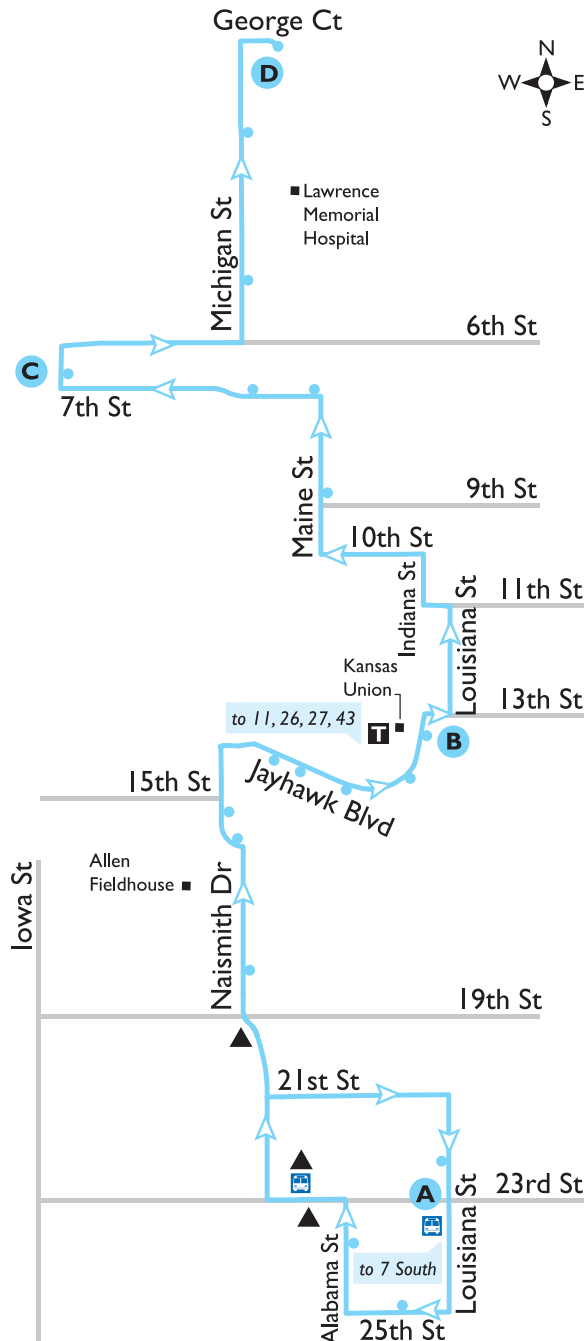

June 2010

Su	M	Tu	W	Th	F	Sa

July 2010

Su	M	Tu	W	Th	F	Sa

■ Service ■ No Service

22 NORTH BOUND 23rd & Louisiana to North Michigan

- A** Timing point
- Bus stop
- Bus shelter
- T** Transfer point
- ▲** K-10 Connector stop

23rd & Louisiana to North Michigan

	23rd & Louisiana	Kansas Union E side of street	West 7th St	North Michigan St
	A	B	C	D
AM	7:10	7:26	7:37	7:43
	7:29	7:45	7:56	8:02
	7:57	8:13	8:24	8:30
	8:20	8:36	8:47	8:53
	8:39	8:55	9:06	9:12
	9:07	9:23	9:34	9:40
	9:30	9:46	9:57	10:03
	9:49	10:05	10:16	10:22
	10:17	10:33	10:44	10:50
	10:40	10:56	11:07	11:13
	10:59	11:15	11:26	11:32
	11:27	11:43	11:54	12:00
	11:50	12:06	12:17	12:23
PM	12:09	12:25	12:36	12:42
	12:37	12:53	1:04	1:10
	1:00	1:16	1:27	1:33
	1:19	1:35	1:46	1:52
	1:47	2:03	2:14	2:20
	2:10	2:26	2:37	2:43
	2:29	2:45	2:56	3:02
	2:57	3:13	3:24	3:30
	3:20	3:36	3:47	3:53
	3:39	3:55	4:06	4:12
	4:07	4:23	4:34	4:40
	4:30	4:46	4:57	5:03
	4:49	5:05	5:16	5:22
	5:17	5:33	5:44	5:50

June 2010

Su	M	Tu	W	Th	F	Sa

July 2010

Su	M	Tu	W	Th	F	Sa

■ Service ■ No Service

22 SOUTH BOUND North Michigan to 23rd & Louisiana

- A** Timing point
- Bus stop
- ☒** Bus shelter
- T** Transfer point
- ▲** K-10 Connector stop

North Michigan to 23rd & Louisiana

	North Michigan St D	West 7th St C	Kansas Union W side of street B	23rd & Louisiana A
AM	6:55	7:02	7:13	7:26
	7:23	7:30	7:41	7:54
	7:46	7:53	8:04	8:17
	8:05	8:12	8:23	8:36
	8:33	8:40	8:51	9:04
	8:56	9:03	9:14	9:27
	9:15	9:22	9:33	9:46
	9:43	9:50	10:01	10:14
	10:06	10:13	10:24	10:37
	10:25	10:32	10:43	10:56
10:53	11:00	11:11	11:24	
11:16	11:23	11:34	11:47	
11:35	11:42	11:53	12:06	
PM	12:03	12:10	12:21	12:34
	12:26	12:33	12:44	12:57
	12:45	12:52	1:03	1:16
	1:13	1:20	1:31	1:44
	1:36	1:43	1:54	2:07
	1:55	2:02	2:13	2:26
	2:23	2:30	2:41	2:54
	2:46	2:53	3:04	3:17
	3:05	3:12	3:23	3:36
	3:33	3:40	3:51	4:04
3:56	4:03	4:14	4:27	
4:15	4:22	4:33	4:46	
4:43	4:50	5:01	5:14	
5:06	5:13	5:24	5:37	
5:25	5:32	5:43	5:56	