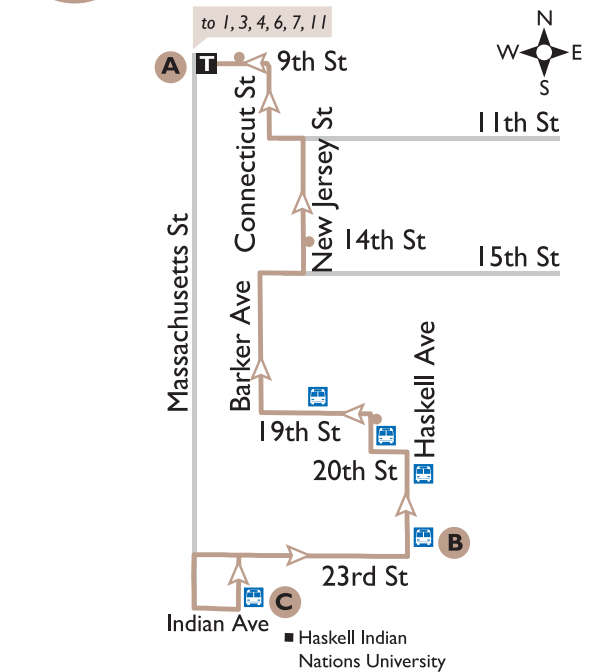

June 2010

Su	M	Tu	W	Th	F	Sa
	1	2	3	4	5	6
7	8	9	10	11	12	13
14	15	16	17	18	19	20
21	22	23	24	25	26	27
28	29	30				

July 2010

Su	M	Tu	W	Th	F	Sa
	1	2	3	4	5	6
7	8	9	10	11	12	13
14	15	16	17	18	19	20
21	22	23	24	25	26	27
28	29	30	31			

■ Service ■ No Service

2 SOUTH BOUND Downtown to Haskell University

2 NORTH BOUND Haskell University to Downtown

Downtown to Haskell University

	9th & Massachusetts A	23rd & Haskell B	Haskell University C
AM			
	6:24	6:36	6:41
	7:04	7:16	7:21
	7:44	7:56	8:01
	8:24	8:36	8:41
	9:04	9:16	9:21
	9:44	9:56	10:01
	10:24	10:36	10:41
	11:04	11:16	11:21
	11:44	11:56	12:01
PM			
	12:24	12:36	12:41
	1:04	1:16	1:21
	1:44	1:56	2:01
	2:24	2:36	2:41
	3:04	3:16	3:21
	3:44	3:56	4:01
	4:24	4:36	4:41
	5:04	5:16	5:21
	5:44	5:56	6:01
	6:24	6:36	6:41
	7:04	7:16	7:21
	7:44	7:56	8:01

Haskell University to Downtown

	Haskell University C	23rd & Haskell B	9th & Massachusetts A
AM			
	6:04	6:07	6:20
	6:44	6:47	7:00
	7:24	7:27	7:40
	8:04	8:07	8:20
	8:44	8:47	9:00
	9:24	9:27	9:40
	10:04	10:07	10:20
	10:44	10:47	11:00
	11:24	11:27	11:40
	12:04	12:07	12:20
PM			
	12:44	12:47	1:00
	1:24	1:27	1:40
	2:04	2:07	2:20
	2:44	2:47	3:00
	3:24	3:27	3:40
	4:04	4:07	4:20
	4:44	4:47	5:00
	5:24	5:27	5:40
	6:04	6:07	6:20
	6:44	6:47	7:00
	7:24	7:27	7:40