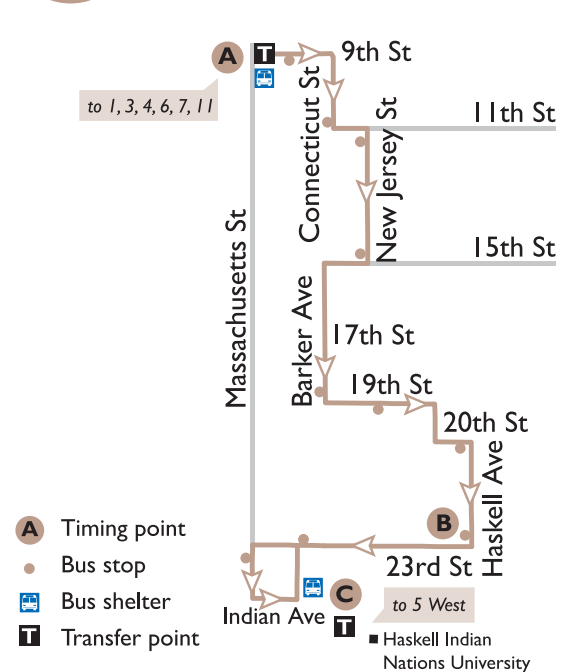

■ Service ■ No Service

2 SOUTH BOUND Downtown to Haskell University

2 NORTH BOUND Haskell University to Downtown

Downtown to Haskell University

	9th & Massachusetts A	23rd & Haskell B	Haskell University C
AM			
	6:24	6:36	6:41
	7:04	7:16	7:21
	7:44	7:56	8:01
	8:24	8:36	8:41
	9:04	9:16	9:21
	9:44	9:56	10:01
	10:24	10:36	10:41
	11:04	11:16	11:21
	11:44	11:56	12:01
PM			
	12:24	12:36	12:41
	1:04	1:16	1:21
	1:44	1:56	2:01
	2:24	2:36	2:41
	3:04	3:16	3:21
	3:44	3:56	4:01
	4:24	4:36	4:41
	5:04	5:16	5:21
	5:44	5:56	6:01
	6:24	6:36	6:41
	7:04	7:16	7:21
	7:44	7:56	8:01

Haskell University to Downtown

	Haskell University C	23rd & Haskell B	9th & Massachusetts A
AM			
	6:04	6:07	6:20
	6:44	6:47	7:00
	7:24	7:27	7:40
	8:04	8:07	8:20
	8:44	8:47	9:00
	9:24	9:27	9:40
	10:04	10:07	10:20
	10:44	10:47	11:00
	11:24	11:27	11:40
	12:04	12:07	12:20
PM			
	12:44	12:47	1:00
	1:24	1:27	1:40
	2:04	2:07	2:20
	2:44	2:47	3:00
	3:24	3:27	3:40
	4:04	4:07	4:20
	4:44	4:47	5:00
	5:24	5:27	5:40
	6:04	6:07	6:20
	6:44	6:47	7:00
	7:24	7:27	7:40