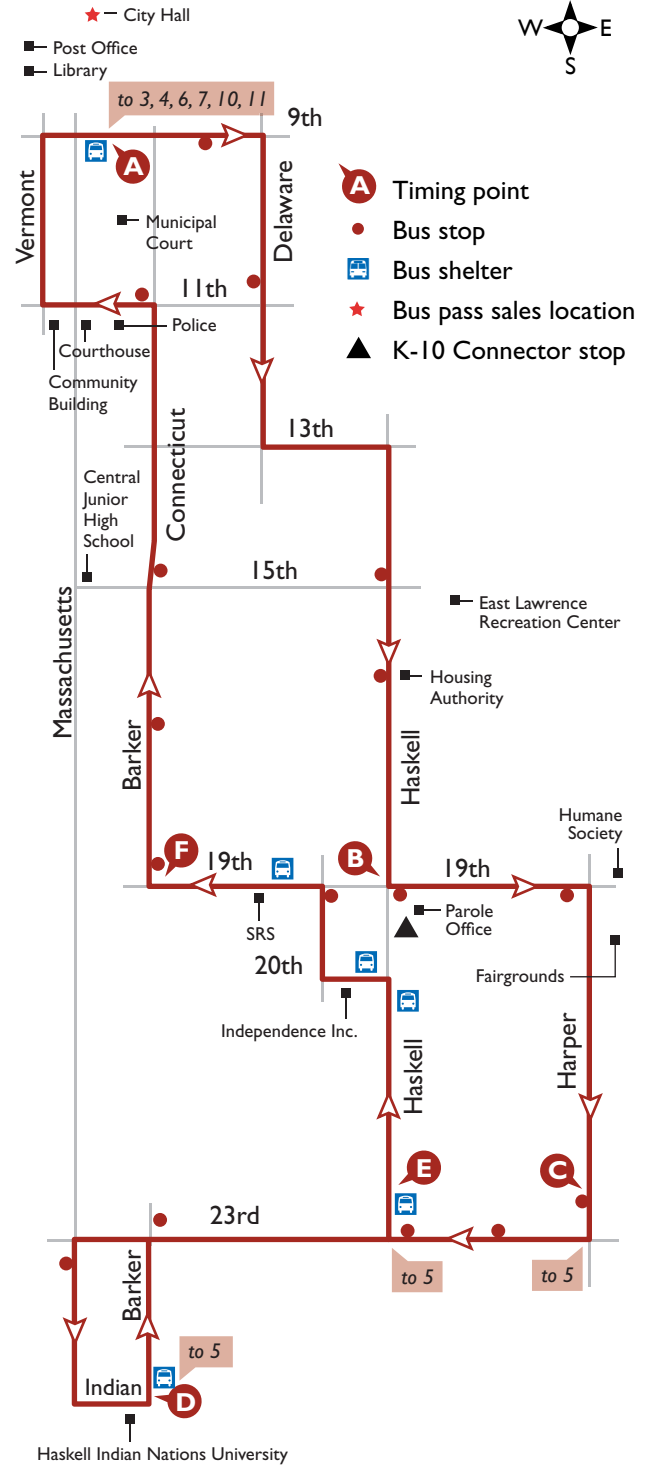

Downtown to Haskell University

Northbound

	Haskell University	23rd & Haskell	19th & Barker	9th & Massachusetts
AM	6:03	6:06	6:11	6:19
	6:43	6:46	6:51	6:59
	7:23	7:26	7:31	7:39
	8:03	8:06	8:11	8:19
	8:43	8:46	8:51	8:59
	9:23	9:26	9:31	9:39
	10:03	10:06	10:11	10:19
	10:43	10:46	10:51	10:59
PM	11:23	11:26	11:31	11:39
	12:03	12:06	12:11	12:19
	12:43	12:46	12:51	12:59
	1:23	1:26	1:31	1:39
	2:03	2:06	2:11	2:19
	2:43	2:46	2:51	2:59
	3:23	3:26	3:31	3:39
	4:03	4:06	4:11	4:19
	4:43	4:46	4:51	4:59
	5:23	5:26	5:31	5:39
	6:03	6:06	6:11	6:19
	6:43	6:46	6:51	6:59
	7:23	7:26	7:31	7:39

Southbound

	9th & Massachusetts	19th & Haskell	23rd & Harper	Haskell University
AM	6:21	6:29	6:33	6:40
	7:01	7:09	7:13	7:20
	7:41	7:49	7:53	8:00
	8:21	8:29	8:33	8:40
	9:01	9:09	9:13	9:20
	9:41	9:49	9:53	10:00
	10:21	10:29	10:33	10:40
	11:01	11:09	11:13	11:20
PM	11:41	11:49	11:53	12:00
	12:21	12:29	12:33	12:40
	1:01	1:09	1:13	1:20
	1:41	1:49	1:53	2:00
	2:21	2:29	2:33	2:40
	3:01	3:09	3:13	3:20
	3:41	3:49	3:53	4:00
	4:21	4:29	4:33	4:40
	5:01	5:09	5:13	5:20
	5:41	5:49	5:53	6:00
	6:21	6:29	6:33	6:40
	7:01	7:09	7:13	7:20
	7:41	7:49	7:53	8:00

Month	Su	M	Tu	W	Th	F	Sa
August 2010	2	3	4	5	6	7	
September 2010		7	8	9	10	11	
October 2010		4	5	6	7	8	9
November 2010		1	2	3	4	5	6
December 2010		6	7	8	9	10	11
January 2011		3	4	5	6	7	8
February 2011		7	8	9	10	11	12
March 2011		7	8	9	10	11	12
April 2011	4	5	6	7	8	9	
May 2011		2	3	4	5	6	7
June 2011		6	7	8	9	10	11
July 2011		5	6	7	8	9	

Yellow square: Service
Black square: No Service