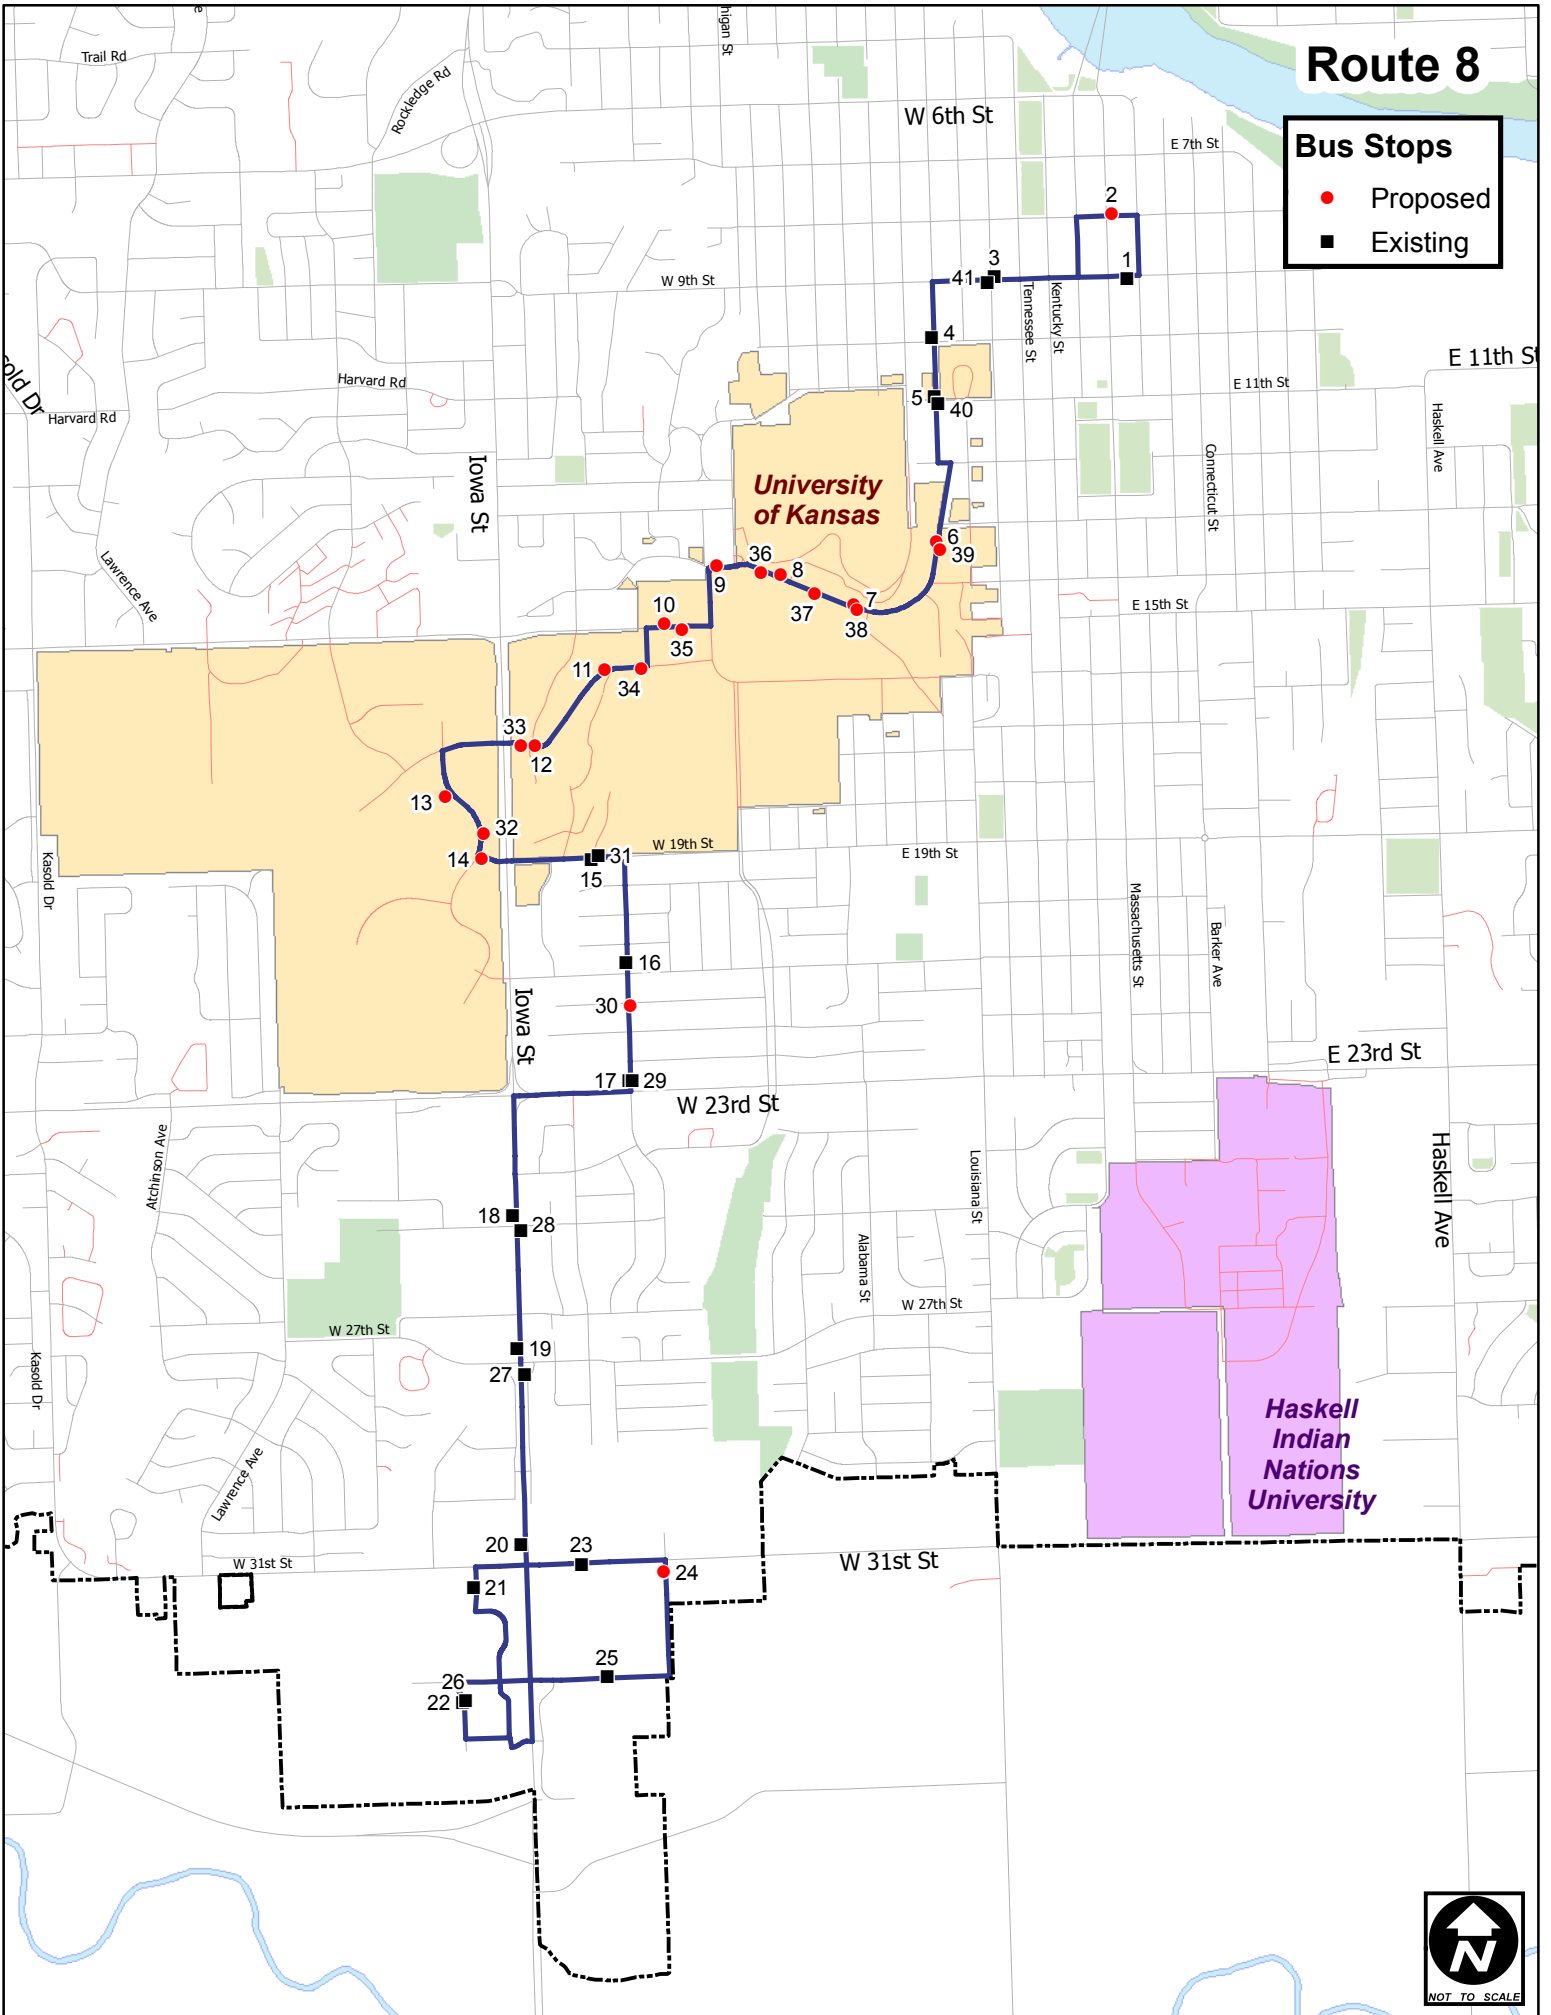

Route 8

Bus Stops

- Proposed
- Existing

University of Kansas

Haskell Indian Nations University

*Existing stops are in black lettering, proposed stops in **green lettering**

Route 8

1. 9th and Massachusetts, southeast side
2. North side of 8th Street at Massachusetts
3. North side of 9th before Ohio
4. West side of Indiana before 10th
5. West side of Indiana before 11th
6. West side of Oread Ave in front of Kansas Union
7. North side of Jayhawk Blvd in front of Bailey Hall
8. North side of Jayhawk Blvd in front of Snow Hall
9. In front of the Jayhawk Bookstore
10. North side of 15th in front of Spahr Engineering Library
11. North side of Irving Hill Road, behind Jayhawk Towers by emergency phone
12. North side of Irving Hill Drive at Engel Road
13. West side of Constant Ave in Nichols Hall turnaround
14. On 19th, just after turn from Constant Avenue at bus shelter
15. On 19th, by Applecroft Apts. (corresponding to Anna Drive)
16. West side of Ousdahl before 21st
17. West side of Ousdahl before 23rd
18. West side of Iowa approx. 100' north of 25th Street
19. West side of Iowa before 27th (serves 5 & 8)
20. West side of Iowa before 31st just past Aldi's sign/sidewalk (serves 5 & 8)
21. West side of Neider Rd by Steak & Shake
22. West side of 4 Wheel Dr behind JC Penney's (TP) (serves 5, 7 & 8)
23. South side of 31st by World Market (serves 7 & 8)
24. West side of Ousdahl, just south of 31st
25. North side of 33rd at Kohl's shelter (serves 7 & 8)
26. East side of Four Wheel Drive behind JC Penney's (serves 5, 7 & 8)
27. East side of Iowa before 27th (serves 5 & 8)
28. East side of Iowa before 25th (serves 5 & 8)
29. East side of Ousdahl at Taco John's shelter
30. East side of Ousdahl at 21st Terrace
31. On 19th at the intersection of Anna Drive
32. East side of Constant, just after turn from 19th, by light pole
33. South side of Irving Hill Dr at Engel Rd at bus shelter
34. South side of Irving Hill Road by Burge Union
35. South side of 15th in front of Green Hall
36. South side of Jayhawk Blvd at Marvin Hall
37. South side of Jayhawk Blvd at Wesco (KU shelter location prior to Sunflower)
38. South side of Jayhawk Blvd across from Bailey Hall
39. East side of Oread Ave across from Kansas Union
40. East side of Indiana before 11th
41. South side of 9th before Ohio